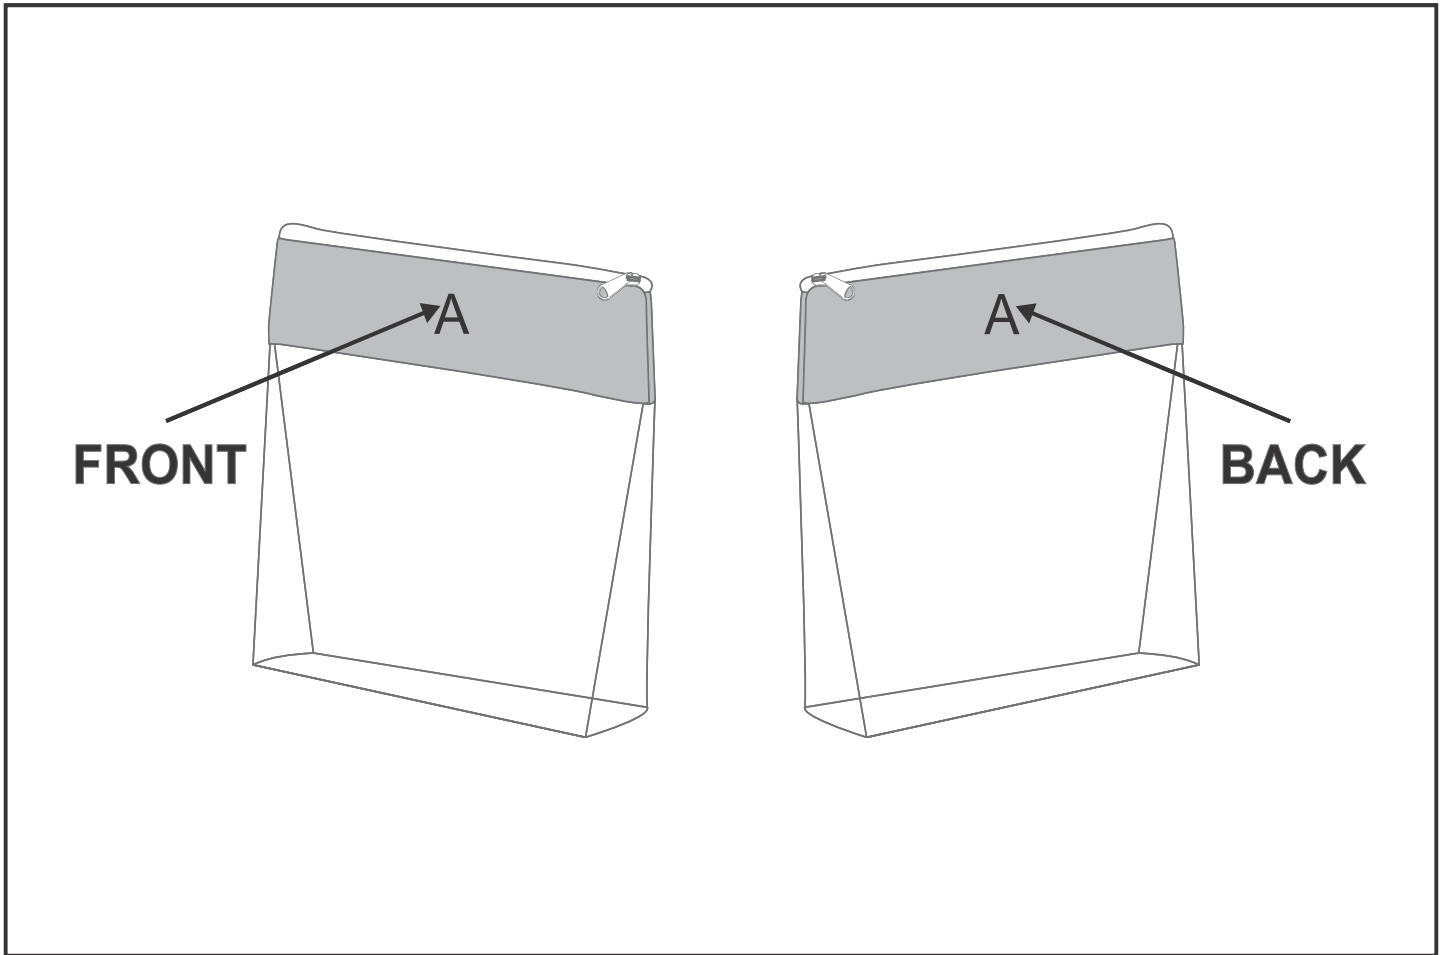

# BC-HP-36-G

Hoppla Cleopatra Cosmetic Bag

## Need to know:

- Includes 1-Position Sublimation (setup fees apply)
- Please Note: We cannot guarantee 100% logo Alignment on all Brandable Panels.

## Branding Options:

Position	Branding Method (Branding Code)	No. of Colours	Dimension
A	Custom Sublimation A (CPSUB-A)	Full Colour	292mm wide x 160mm high